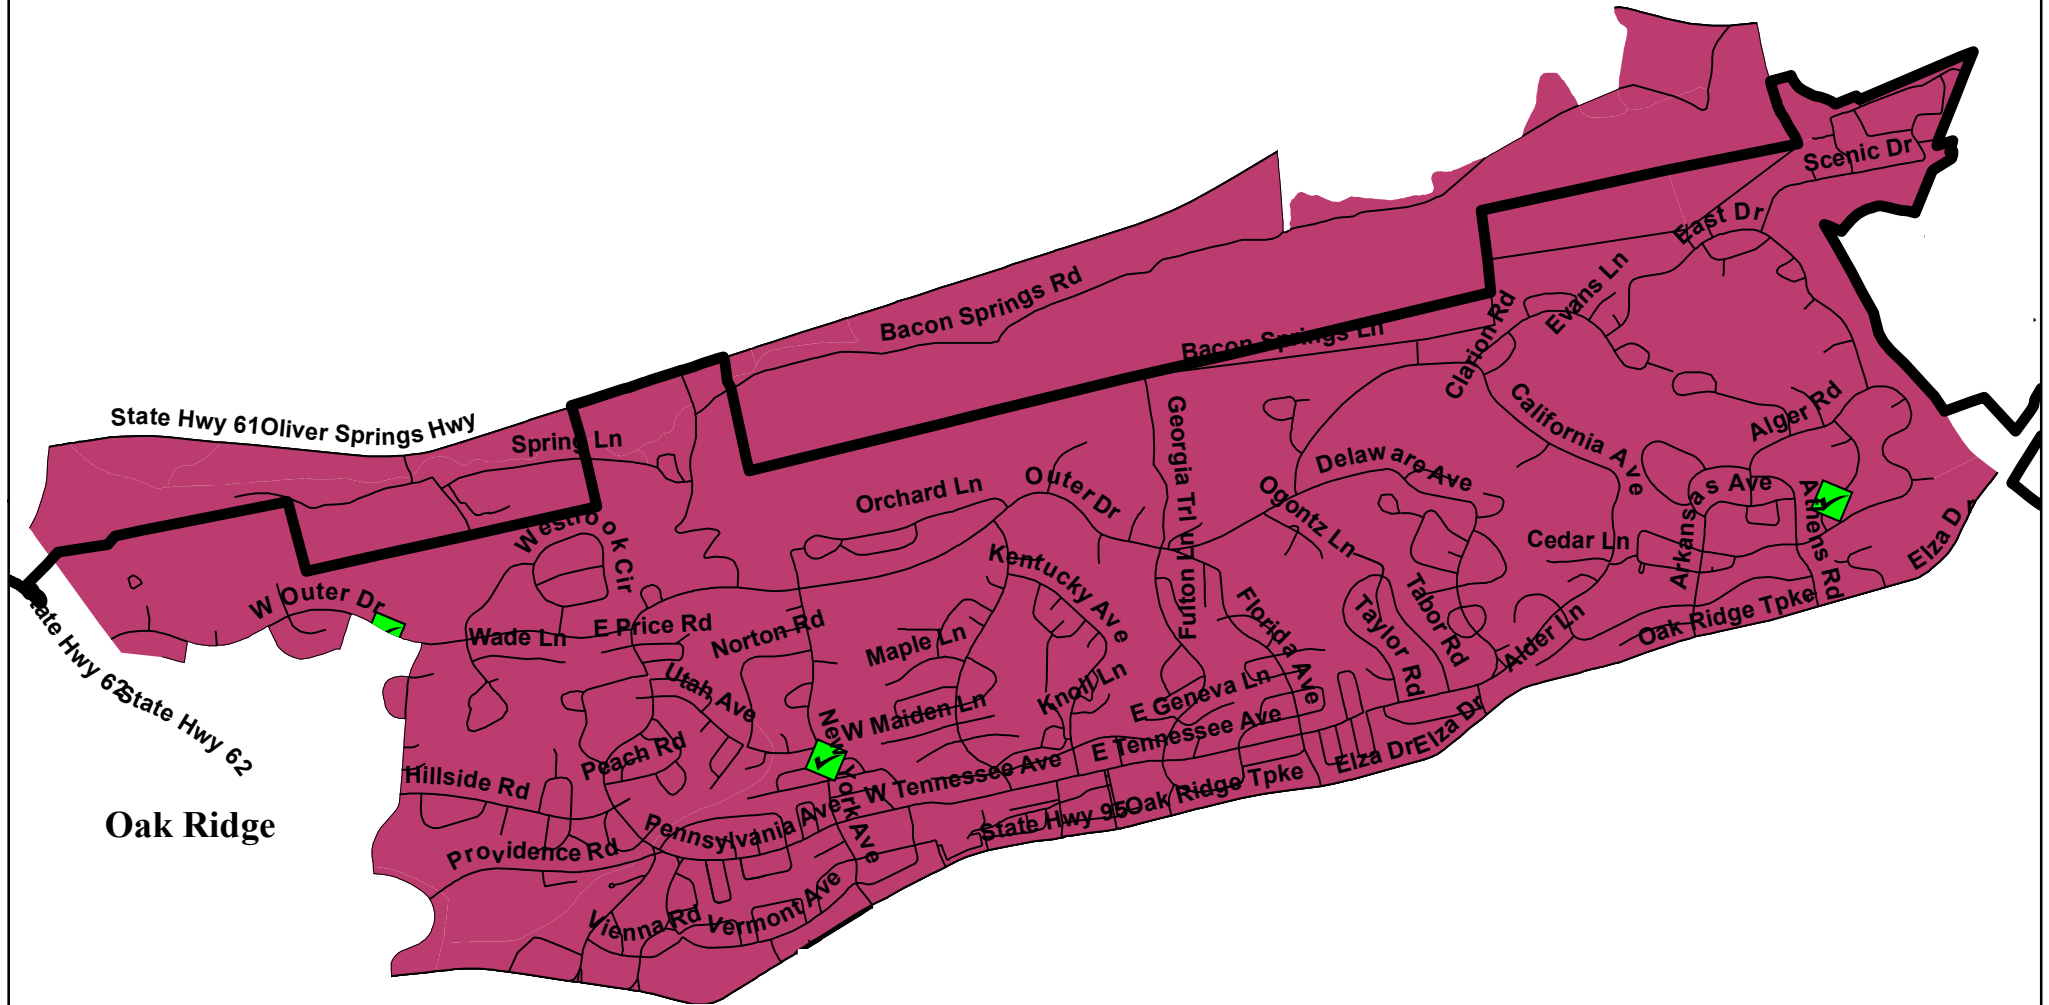

Anderson County
County Commission
District 7

Oak Ridge

Map Prepared by: Matthew Lambert
GIS Coordinator
Anderson County Government
Map Adopted: November 2011